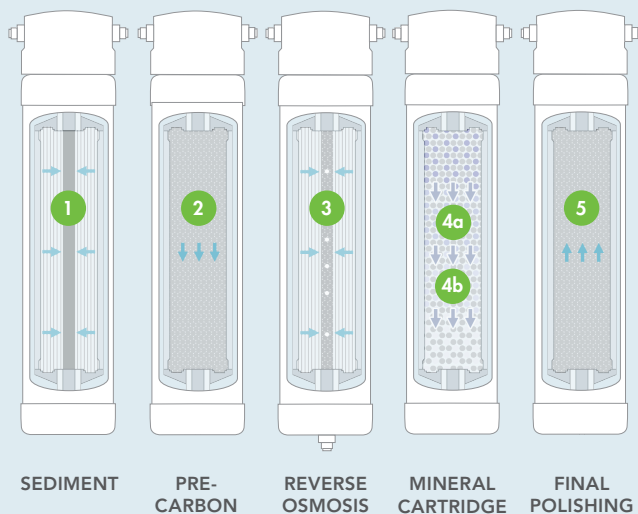

Stainless steel reservoirs

Balanced pH and Mineral* Cartridge

Antimicrobial spigots and drip tray

The Culligan® Advantage

- Installation and support from a trusted dealer network
- Proven, 85-year commitment to quality
- Local water quality expertise
- No. 1 provider of eco-friendly, sustainable water filtration solutions
- 8.5 million offices and homes rely on Culligan drinking water

* When used with Culligan proprietary filtration

Multi-Stage Purification Process

- 1 Sediment Filter**
Reduces large contaminants or particles.
- 2 Pre-Carbon Filter**
Can remove particles as small as 10 microns.
- 3 Reverse Osmosis (RO) Membrane**
Reduces contaminants such as lead, arsenic, chromium, copper and other metals.
- 4 Mineral Cartridge**
 - 4a. Restores/Adds Minerals & Electrolytes**
A variety of minerals and electrolytes added.
 - 4b. Enhances Alkalinity**
Water enhanced with minerals to increase alkalinity.
- 5 Final Polishing Filter**
Coconut shell carbon polishes the water for great taste.